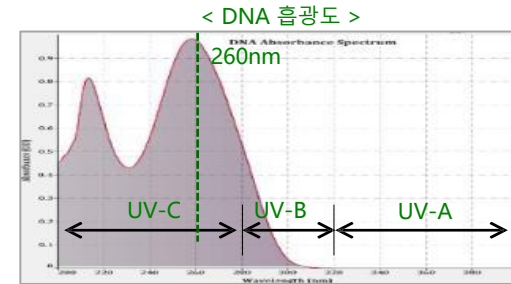

405nm vs UV 杀菌原理

UV 直接杀菌

- 因UV照射物质分解反应: 破坏DNA的碱基
- 含有细菌的核酸内, DNA接触紫外线
- UV-C波长照射细菌细胞, 破坏DNA结构